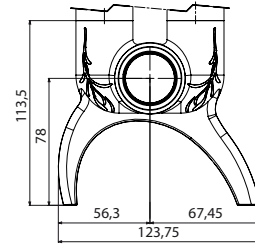

Centre distances:

235 - 335 - 350 - 435 - 500 - 535 - 600

685 - 700 - 800 - 835

900 - 935 - 1000 - 1135 - 1200 - 1400

1435 - 1600 - 1735 - 1800 - 1935 - 2000

Radiator type:

Radiator made of 4 to 20 sections

Radiator made of 4 to 16 sections

Radiator made of 4 to 9 sections

Radiator made of 4 to 9 sections

Mod. Mood with feet

Hydraulic radiator

Model	Depth	Height	Height Mood with feet	Centre-to-centre distance	Width	Diameter of connections	Water content	Heat Output ΔT 50K	Heat Output ΔT 30K	Exponent	Coefficient
	mm	mm		mm	mm	inches	litres/sect.	W/sect.	W/sect.	n	K_m
235	90	284	-	235	50	G1	0.43	30.6	16.0	1.2665	0.2158
335	90	384	-	335	50	G1	0.58	40.5	21.1	1.2792	0.2718
350	90	399	-	350	50	G1	0.71	41.9	21.8	1.2800	0.2799
435	90	484	-	435	50	G1	0.85	49.4	25.6	1.2849	0.3243
500	90	549	-	500	50	G1	0.95	55.1	28.5	1.2885	0.3566
535	90	584	-	535	50	G1	1.00	58.2	30.1	1.2905	0.3734
600	90	649	-	600	50	G1	1.10	63.8	32.9	1.2942	0.4037
685	90	734	-	685	50	G1	1.15	71.2	36.6	1.2990	0.4418
700	90	749	-	700	50	G1	1.18	72.5	37.3	1.2999	0.4484
800	90	849	-	800	50	G1	1.34	81.1	41.6	1.3055	0.4907
835	90	884	-	835	50	G1	1.38	84.1	43.1	1.3075	0.5050
900	90	949	-	900	50	G1	1.50	89.7	45.9	1.3091	0.5353
935	90	984	-	935	50	G1	1.56	92.7	47.5	1.3100	0.5514
1000	90	1049	1103	1000	50	G1	1.66	98.3	50.3	1.3115	0.5812
1135	90	1184	1238	1135	50	G1	1.88	110.0	56.2	1.3149	0.6420
1200	90	1249	1303	1200	50	G1	1.98	115.7	59.9	1.3164	0.6809
1400	90	1449	1503	1400	50	G1	2.28	133.3	67.9	1.3213	0.7583
1435	90	1484	1538	1435	50	G1	2.36	136.4	69.5	1.3210	0.7771
1600	90	1649	1703	1600	50	G1	2.60	151.2	77.1	1.3192	0.8673
1735	90	1784	1838	1735	50	G1	2.85	163.4	83.4	1.3178	0.9430
1800	90	1849	1903	1800	50	G1	2.95	169.4	86.4	1.3171	0.9801
1935	90	1984	2038	1935	50	G1	3.10	181.9	92.9	1.3156	1.0585
2000	90	2049	2103	2000	50	G1	3.22	188.1	96.1	1.3150	1.0970