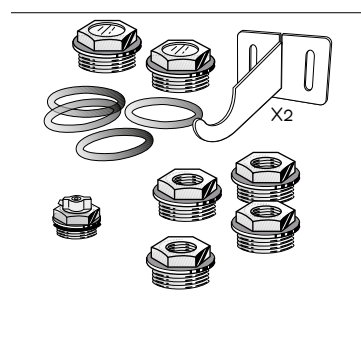

PLUG AND 1/2" ADAPTERS KIT, COLOUR WHITE
THE KIT INCLUDES:

	CODE
1 BLEED VALVE 1/2"	550118
1 RH BLANKING PLUG	
1 LH BLANKING PLUG	
2 RH ADAPTERS 1/2"	
2 LH ADAPTERS 1/2"	
4 O-RING SEALS	
2 SUPPORTING BRACKETS