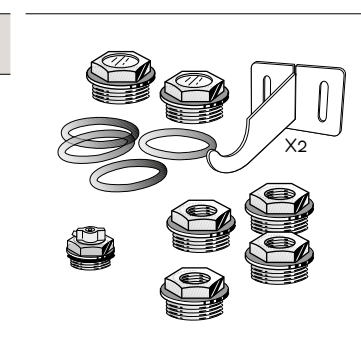

PLUG AND 3/4" ADAPTERS KIT, COLOUR WHITE
THE KIT INCLUDES:

	CODE
1 BLEED VALVE 3/4"	550119
1 RH BLANKING PLUG	
1 LH BLANKING PLUG	
2 RH ADAPTERS 3/4"	
2 LH ADAPTERS 3/4"	
4 O-RING SEALS	
2 SUPPORTING BRACKETS